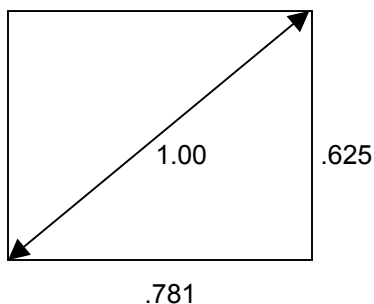

Aspect Ratios

4:3 Aspect Ratio 1 : 1.33 (SVGA, XGA, SXGA+)

$$\begin{aligned} H &= \text{diag} \times .6 \\ W &= \text{diag} \times .8 \\ \text{Diag} &= H \times 1.33 \\ \text{Diag} &= W \times 1.25 \end{aligned}$$

16:9 Aspect Ratio 1 : 1.78 (HD-letterbox)

$$\begin{aligned} H &= \text{diag} \times .49 \\ W &= \text{diag} \times .87 \\ \text{Diag} &= H \times 2.04 \\ \text{Diag} &= W \times 1.15 \end{aligned}$$

5:4 Aspect Ratio 1 : 1.25 (SXGA—1280x1024)

$$\begin{aligned} H &= \text{diag} \times .625 \\ W &= \text{diag} \times .781 \\ \text{Diag} &= H \times 1.6 \\ \text{Diag} &= W \times 1.28 \end{aligned}$$

Resolution Chart courtesy of Wikipedia