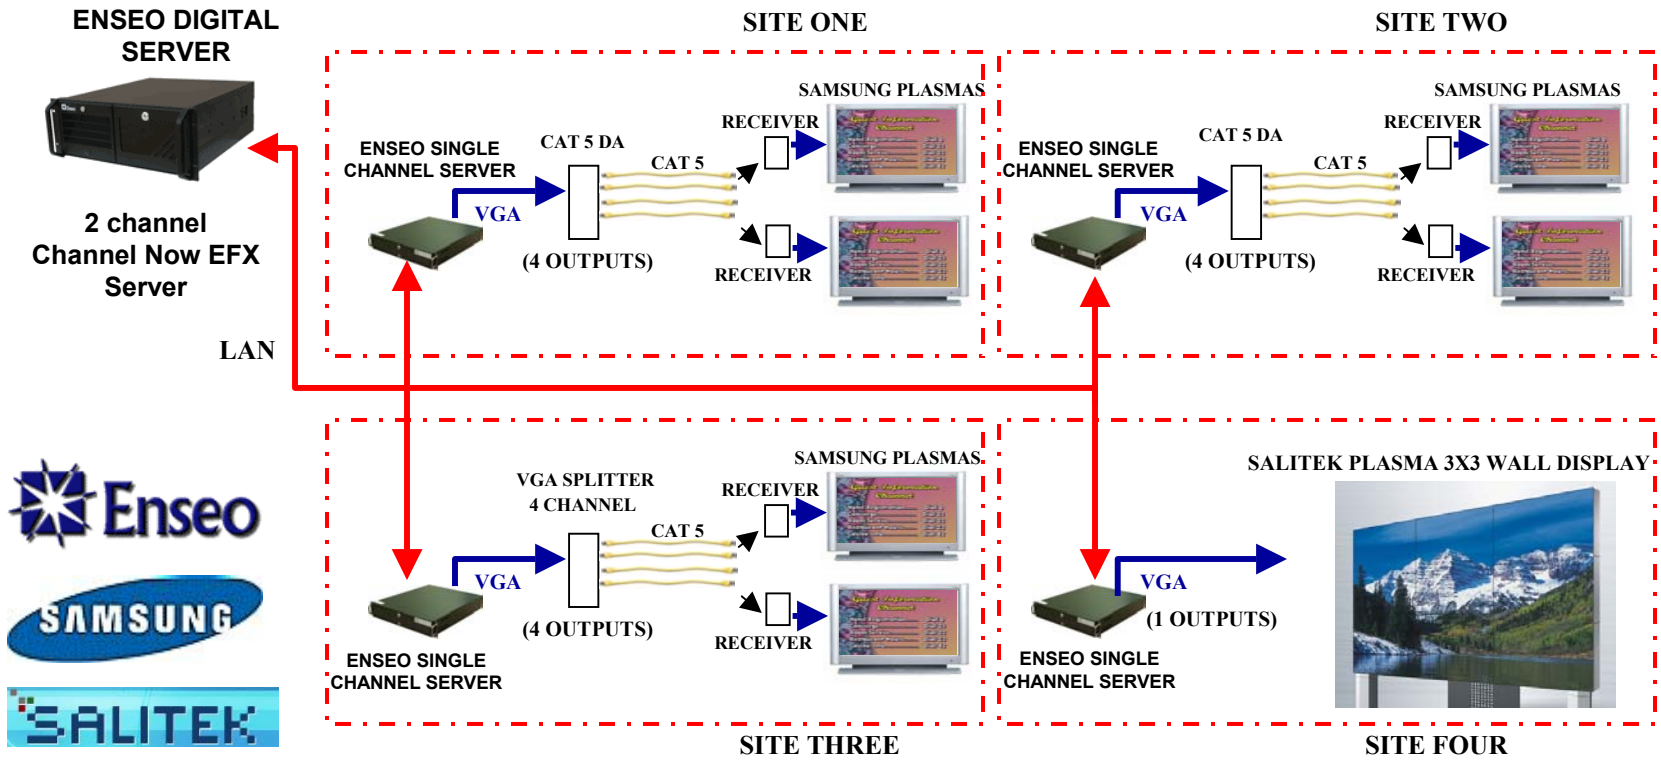

Info Channel Digital Signage System

- TOTAL CONCEPT**

 - ENSEO DIGITAL SERVER
 - SAMSUNG DISPLAYS
 - SALITEK SEAMLESS PLASMA

 Fax: 513-631-0027	REF NUMBER: Drawing1	REV. DATE	DRAWN BY DAVID McDIARMID	DRAWING NAME 4 SITE INFO CHANNEL SYSTEM	PAGE	REV
	CUSTOMER: INFO DISPLAY SYSTEM	DATE of ORIGINAL ISSUE 12-8-05	SCALE		SIZE	DRAWING #