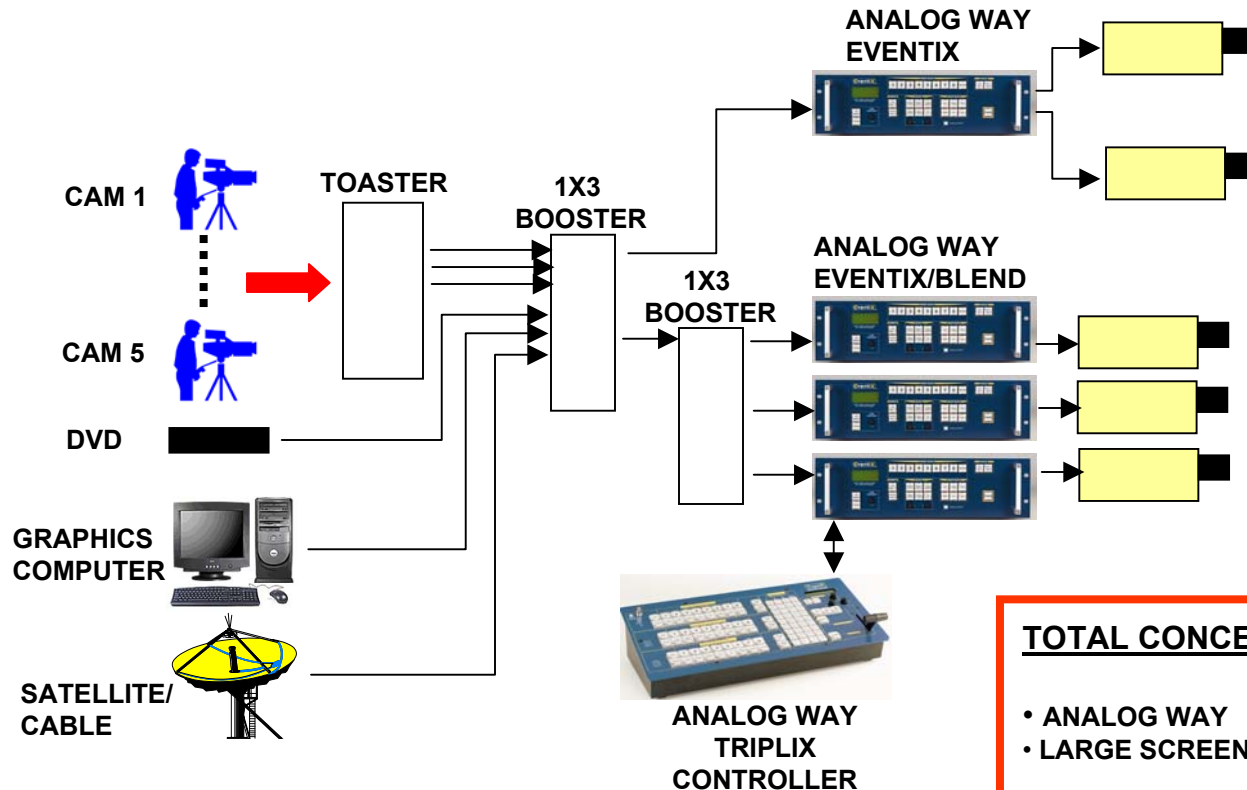

Church 3 Screen Edge Blend W/Rear Projection

**LARGE SCREEN DISPLAYS
REAR PROJECTION SCREEN**

**LARGE SCREEN DISPLAYS
REAR PROJECTION
BLEND SCREEN**

TOTAL CONCEPT

- ANALOG WAY
- LARGE SCREEN DISPLAYS

Fax: 513-631-0027

REF NUMBER: DWG 1	REV. DATE	DRAWN BY DAVID McDIARMID	DRAWING NAME 3 projector edge blend Church system	PAGE 1	REV
CUSTOMER: Church 3 projector blend	DATE of ORIGINAL ISSUE 1-18-06	SCALE		SIZE	DRAWING #